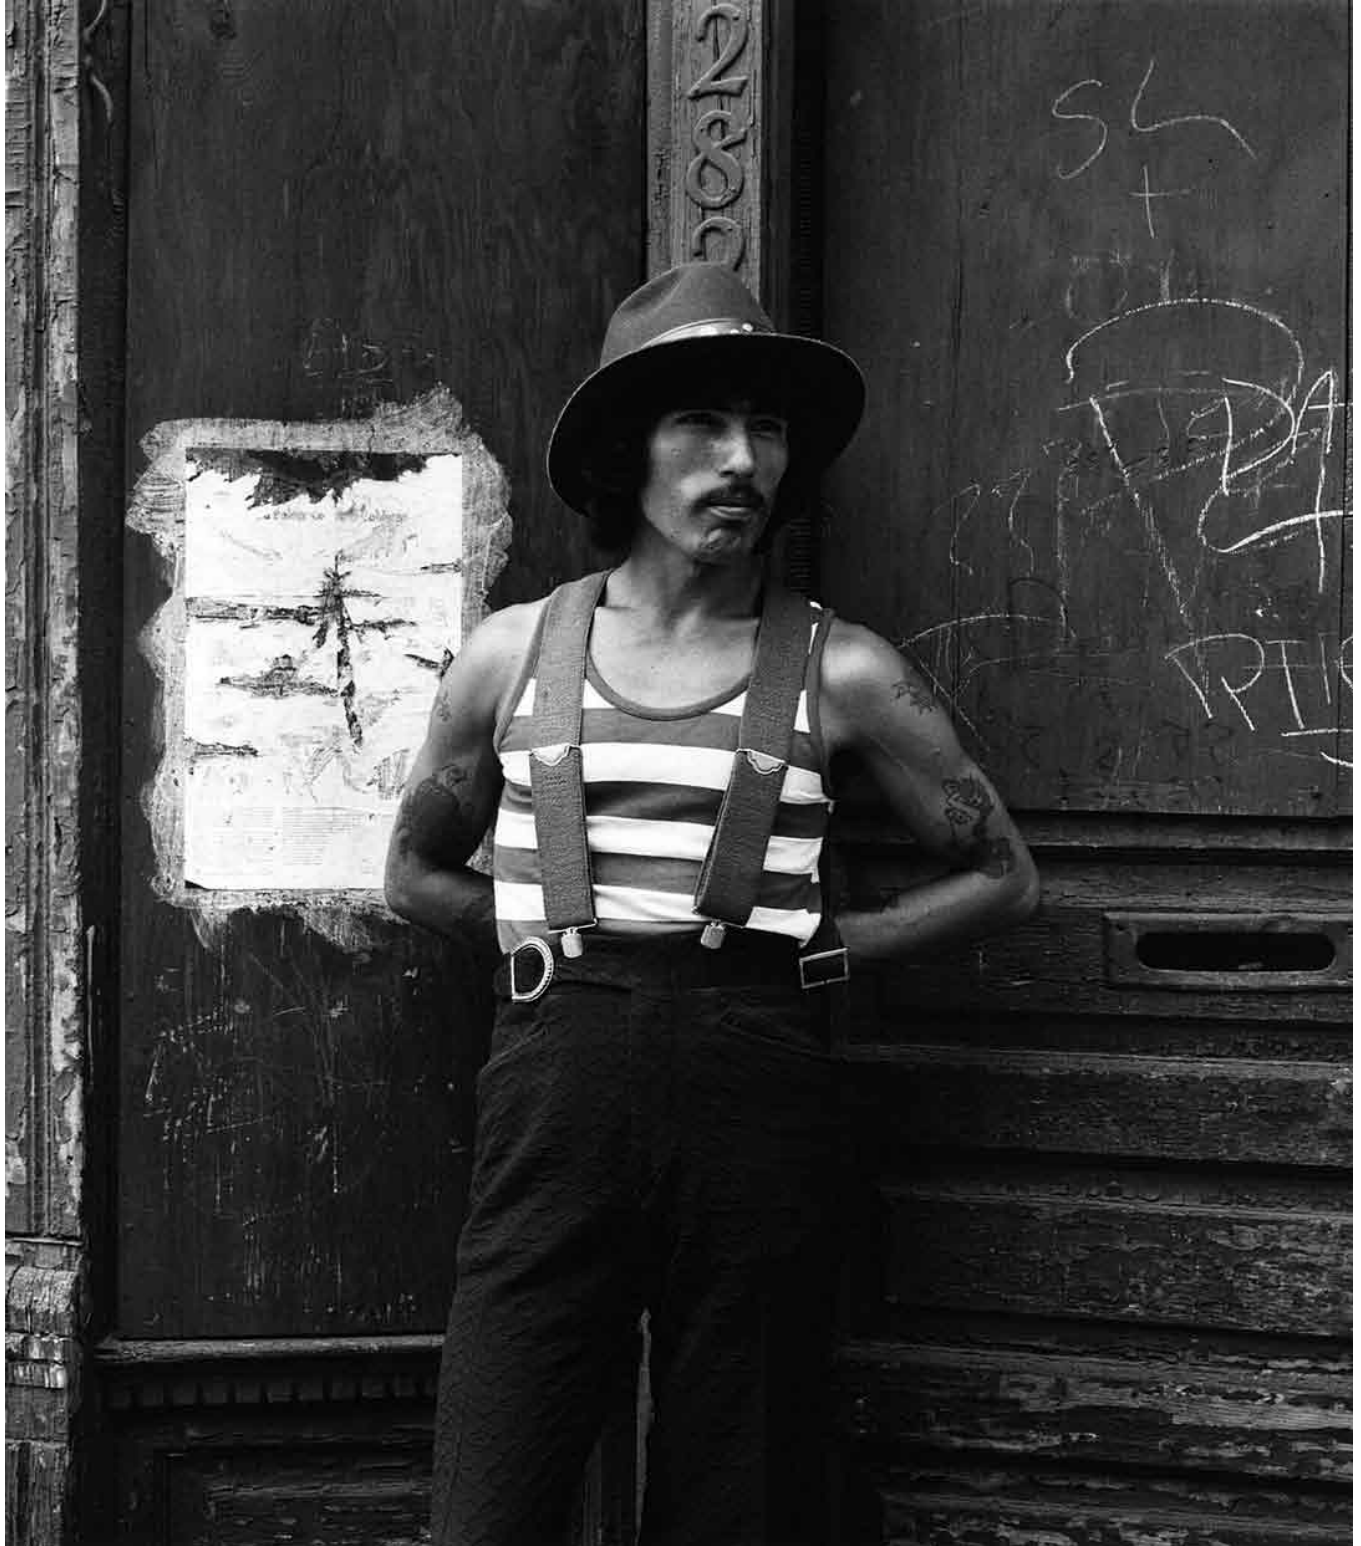

Lower West Side series 1972-2002, Photograph by Milton Rogovin © 1952-2002 (page 19)
The Rogovin Collection grants permission to reproduce this photograph for non-commercial purposes only.