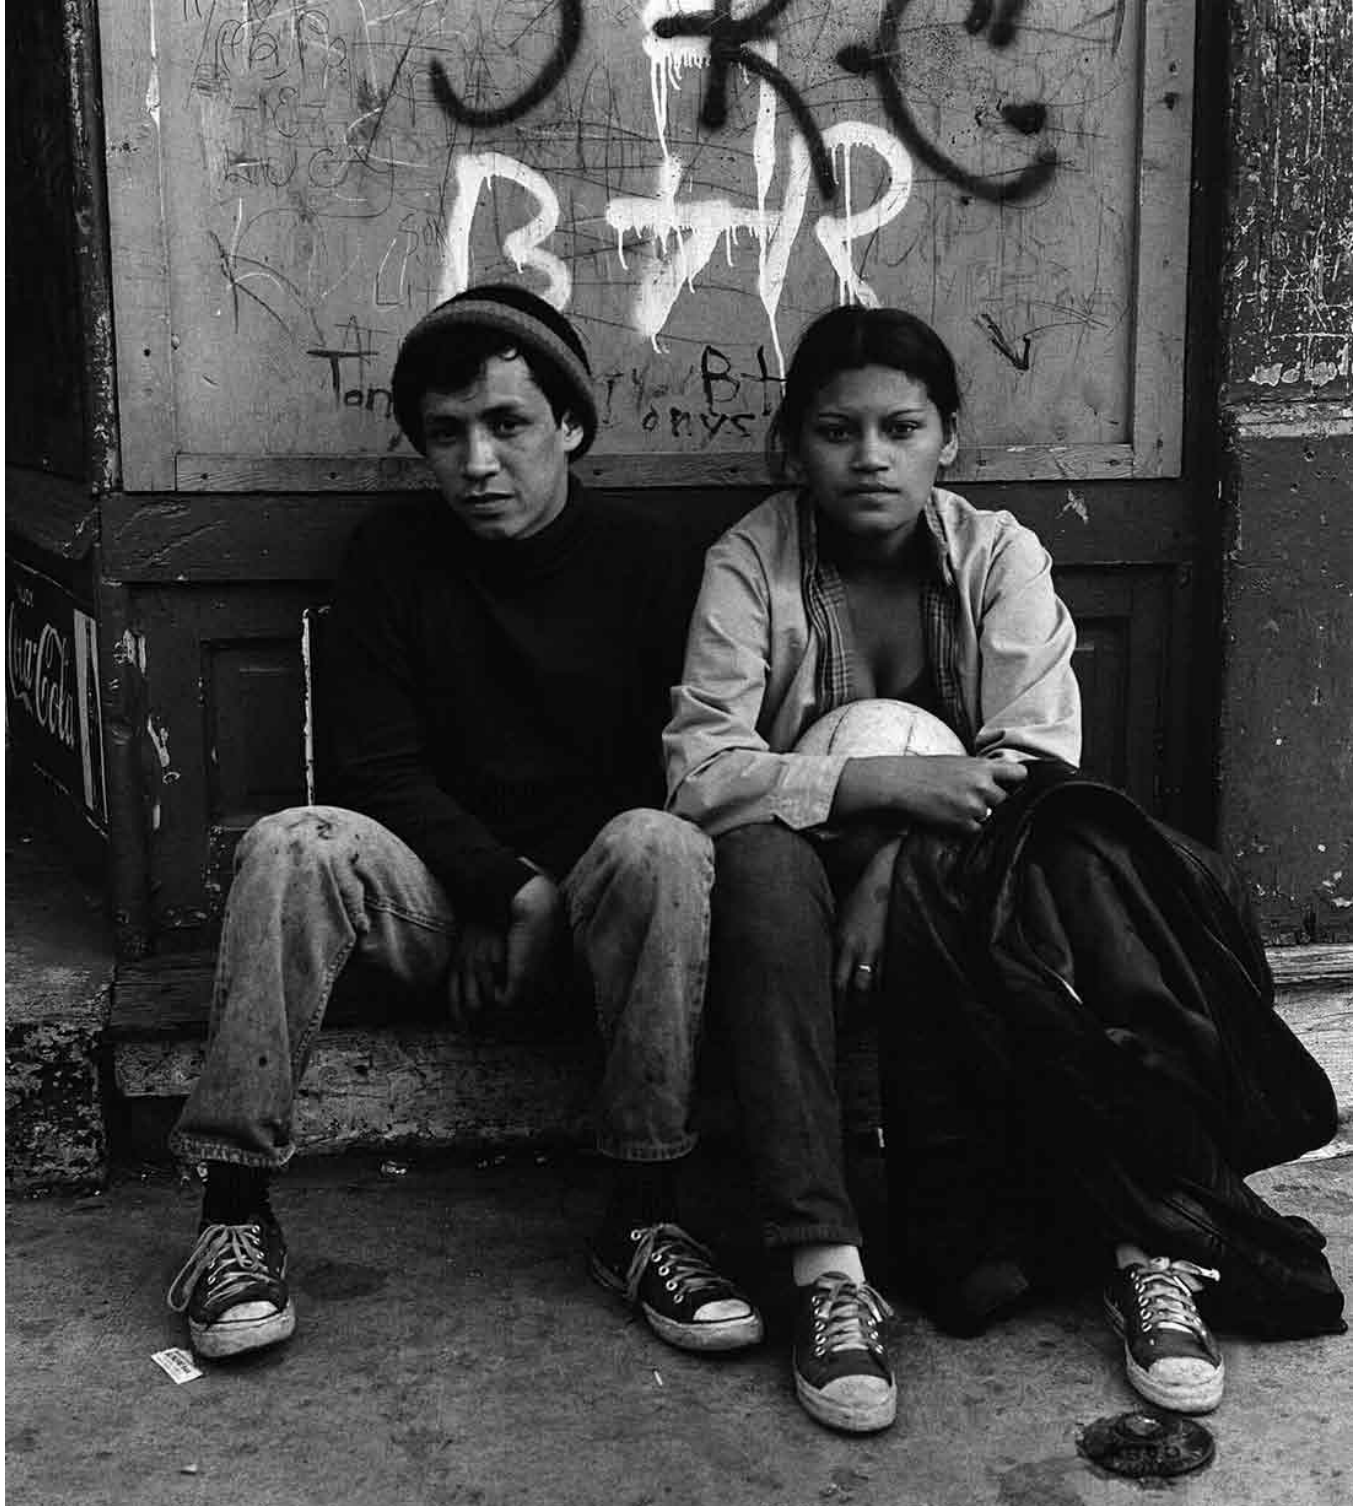

Lower West Side series 1972-2002, Photograph by Milton Rogovin © 1952-2002 (page 15)
The Rogovin Collection grants permission to reproduce this photograph for non-commercial purposes only.