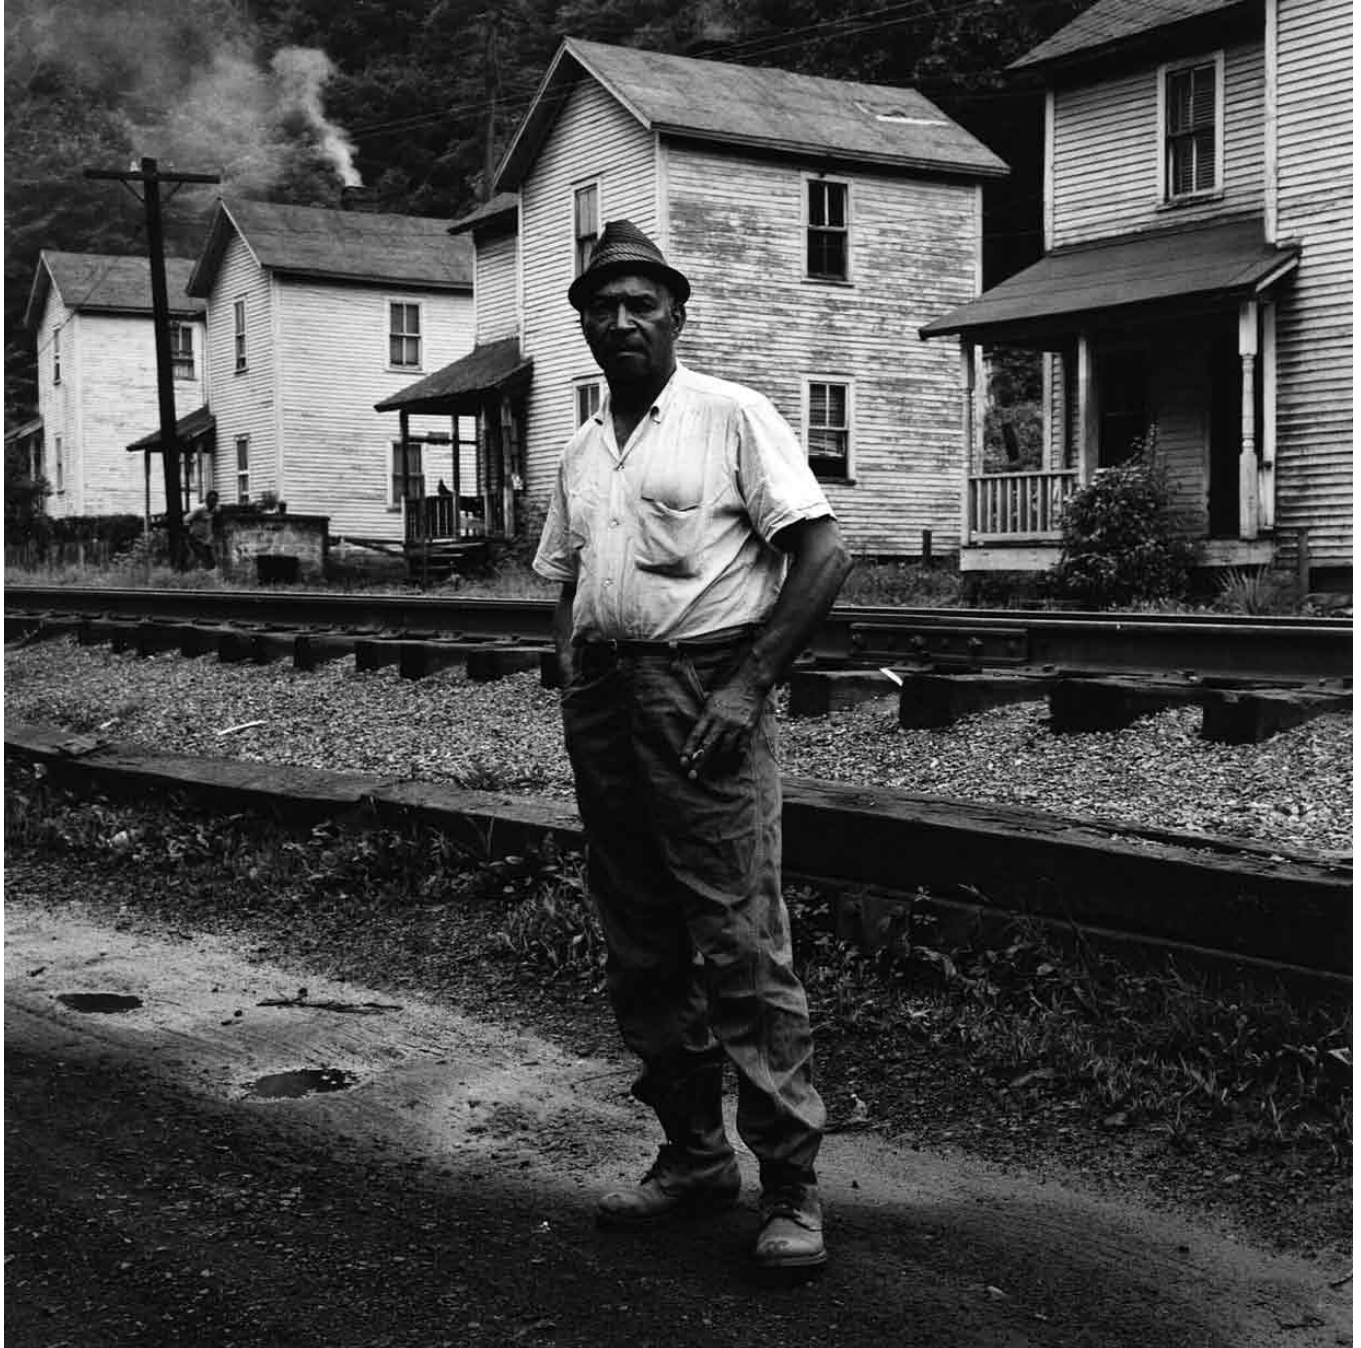

Appalachia series 1962-1987, Photograph by Milton Rogovin © 1952-2002 (page 23)
The Rogovin Collection grants permission to reproduce this photograph for non-commercial purposes only.

Appalachia series 1962-1987, Photograph by Milton Rogovin © 1952-2002 (page 24)
The Rogovin Collection grants permission to reproduce this photograph for non-commercial purposes only.